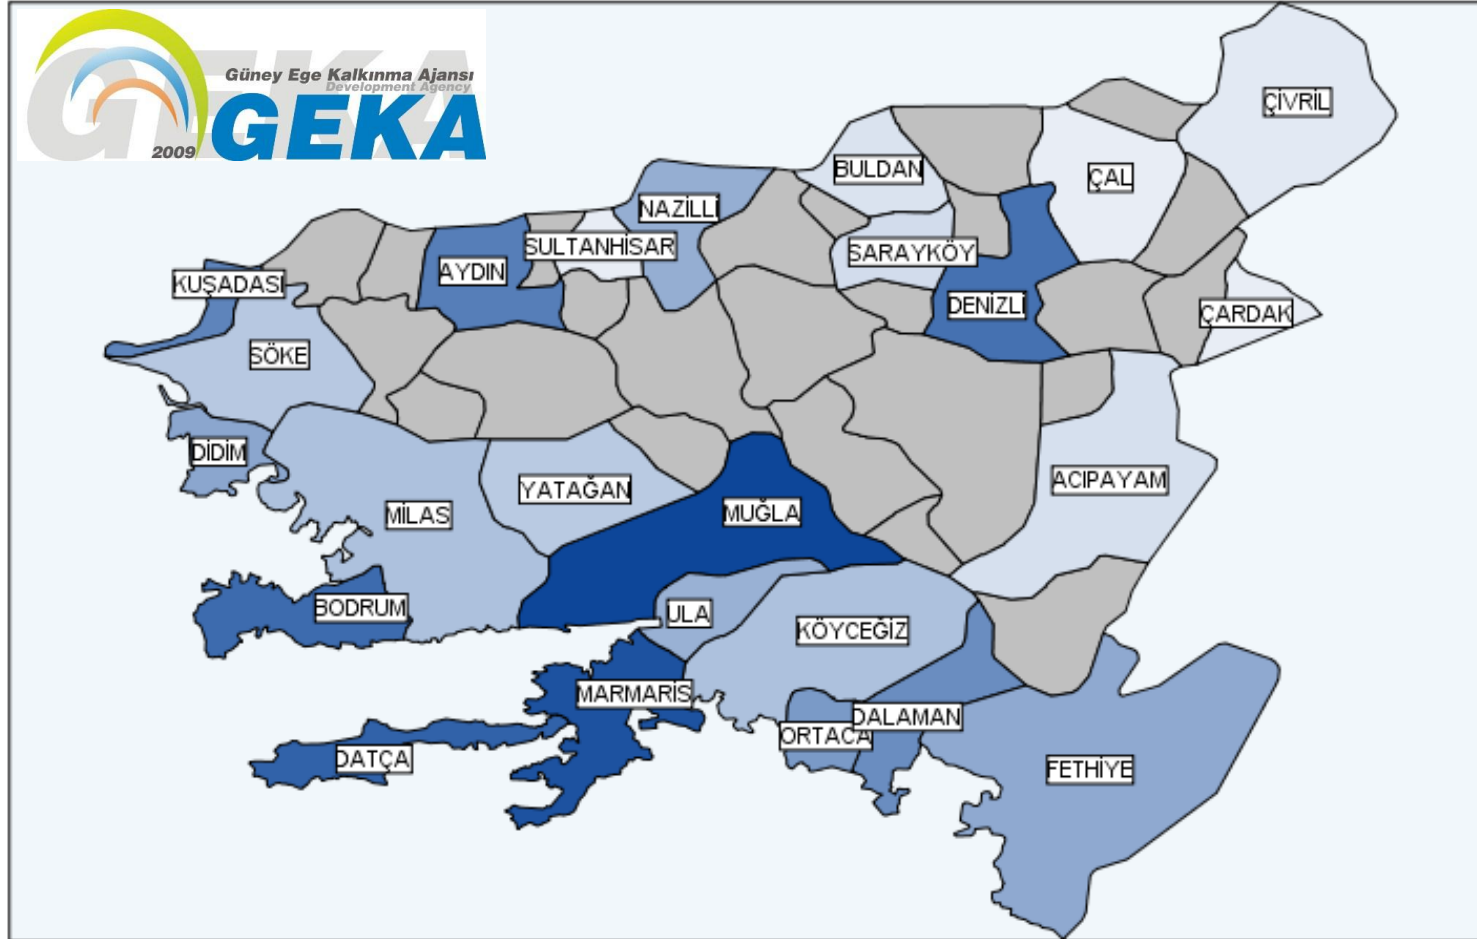

YÜKSEKOKUL/FAKÜLTE MEZUNU OLANLARIN 15 YAŞ ÜSTÜ NÜFUSA ORANI

Mean (YUKSEKOKULORAN)

16 14 12 10 8 6 4